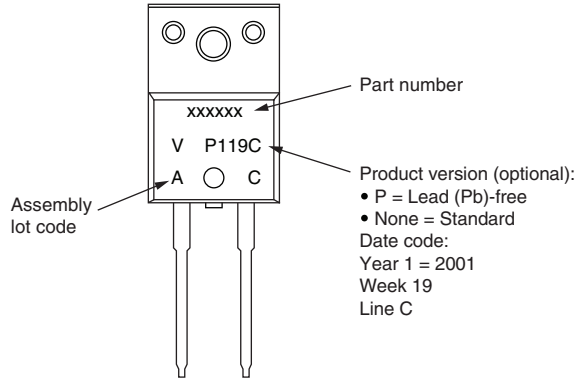

TO-220 (2 PIN) FULL-PAK Tandem

Example: This is a xxxxxx with assembly lot code AC assembled on WW 19, 2001 in the assembly line "C"